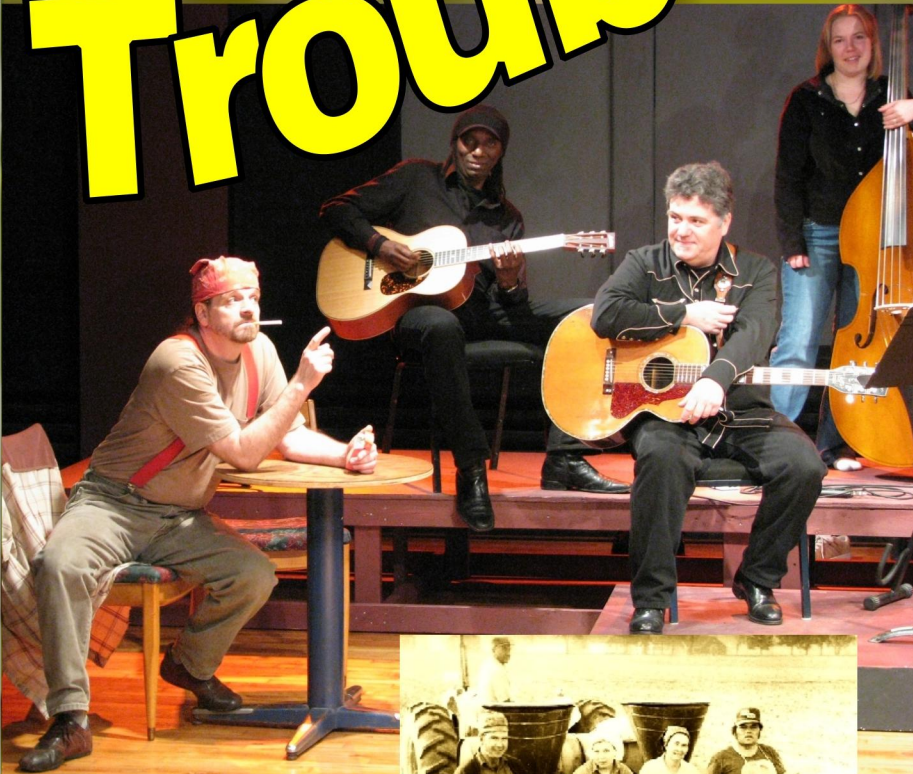

Artword Theatre's 4-show season of theatre at The Lyric, 2012-13

Back again!
Artword Theatre's hit show

Tobacco Troubadour

a musical play
about growing up
in tobacco country

May 1-5, 2013

based on the songs
of JP Riemens
script & direction by
Ronald Weihs
an Artword Theatre
production

starring
JP Riemens &
the Barflies

Artword Theatre Ensemble:
Pamela Gardner,
Paula Grove, Gordon
Odegaard, Ryan Sero

*"Truly great!
Memorable songs...
compelling performances...
characters that we care about."*